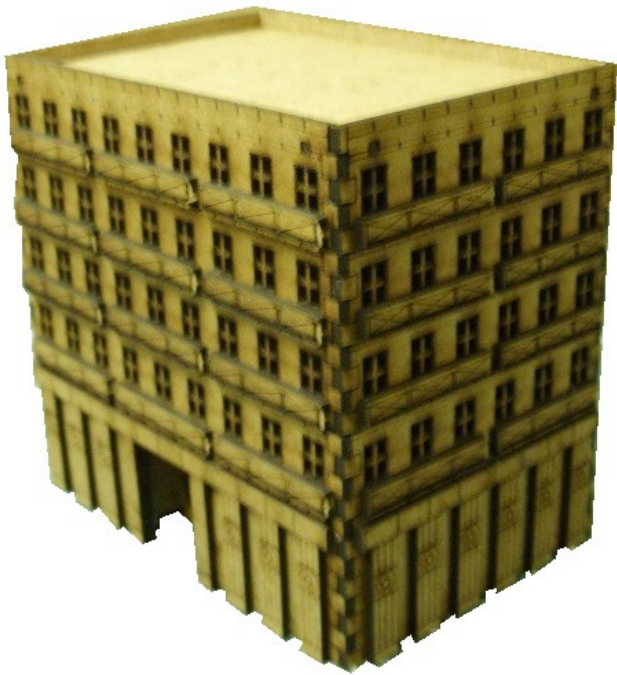

BLÖTZ

B10-MW-001
10mm 3x2 Residential

Designed and made in the UK.

This is a model kit and is not intended for
persons under 14 years old.

This kit consists of:

B10-MW-100: Foyer (2 sheets)

B10-MW-150: Middle (1 sheet)

B10-MW-200: Roof (1 sheet)

**Please refer to the website for
assembly instructions.**

Blotz
90 Fullers Avenue
Cricklade
SN6 6EU

info@blotz.co.uk
www.blotz.co.uk

This kit consists of:

B10-MW-100: Foyer (2 sheets)

B10-MW-150: Middle (1 sheet)

B10-MW-200: Roof (1 sheet)

**Please refer to the website for
assembly instructions.**

Blotz